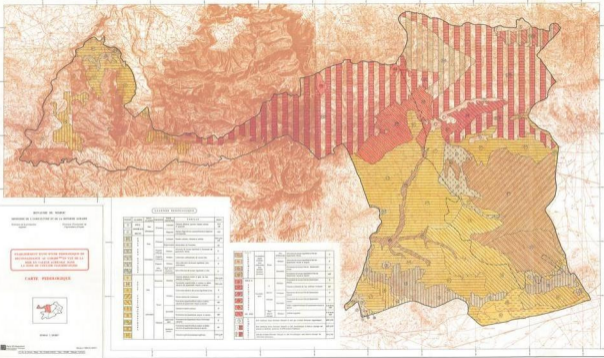

ROYAUME DE MARNE

CARTE PÉDAGOGIQUE

SCALE 1:200 000

LEGÈNDE DÉTAILLÉE