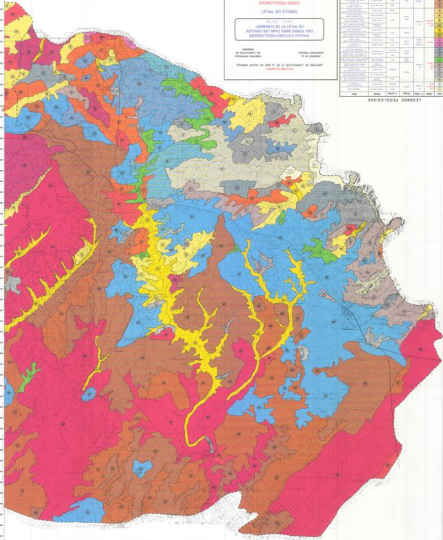

SINGKARUKU GAMBUT

JAWA BARU

LEMBANGAN DAN JETAK DAN
SIMPANGAN SUNGAI SUNGAI SUNGAI
SINGKARUKU SUNGAI SUNGAI

SKALA 1:50000
PROJEKSI: UTM
DATUM: WGS 1984

310/6010004 000001